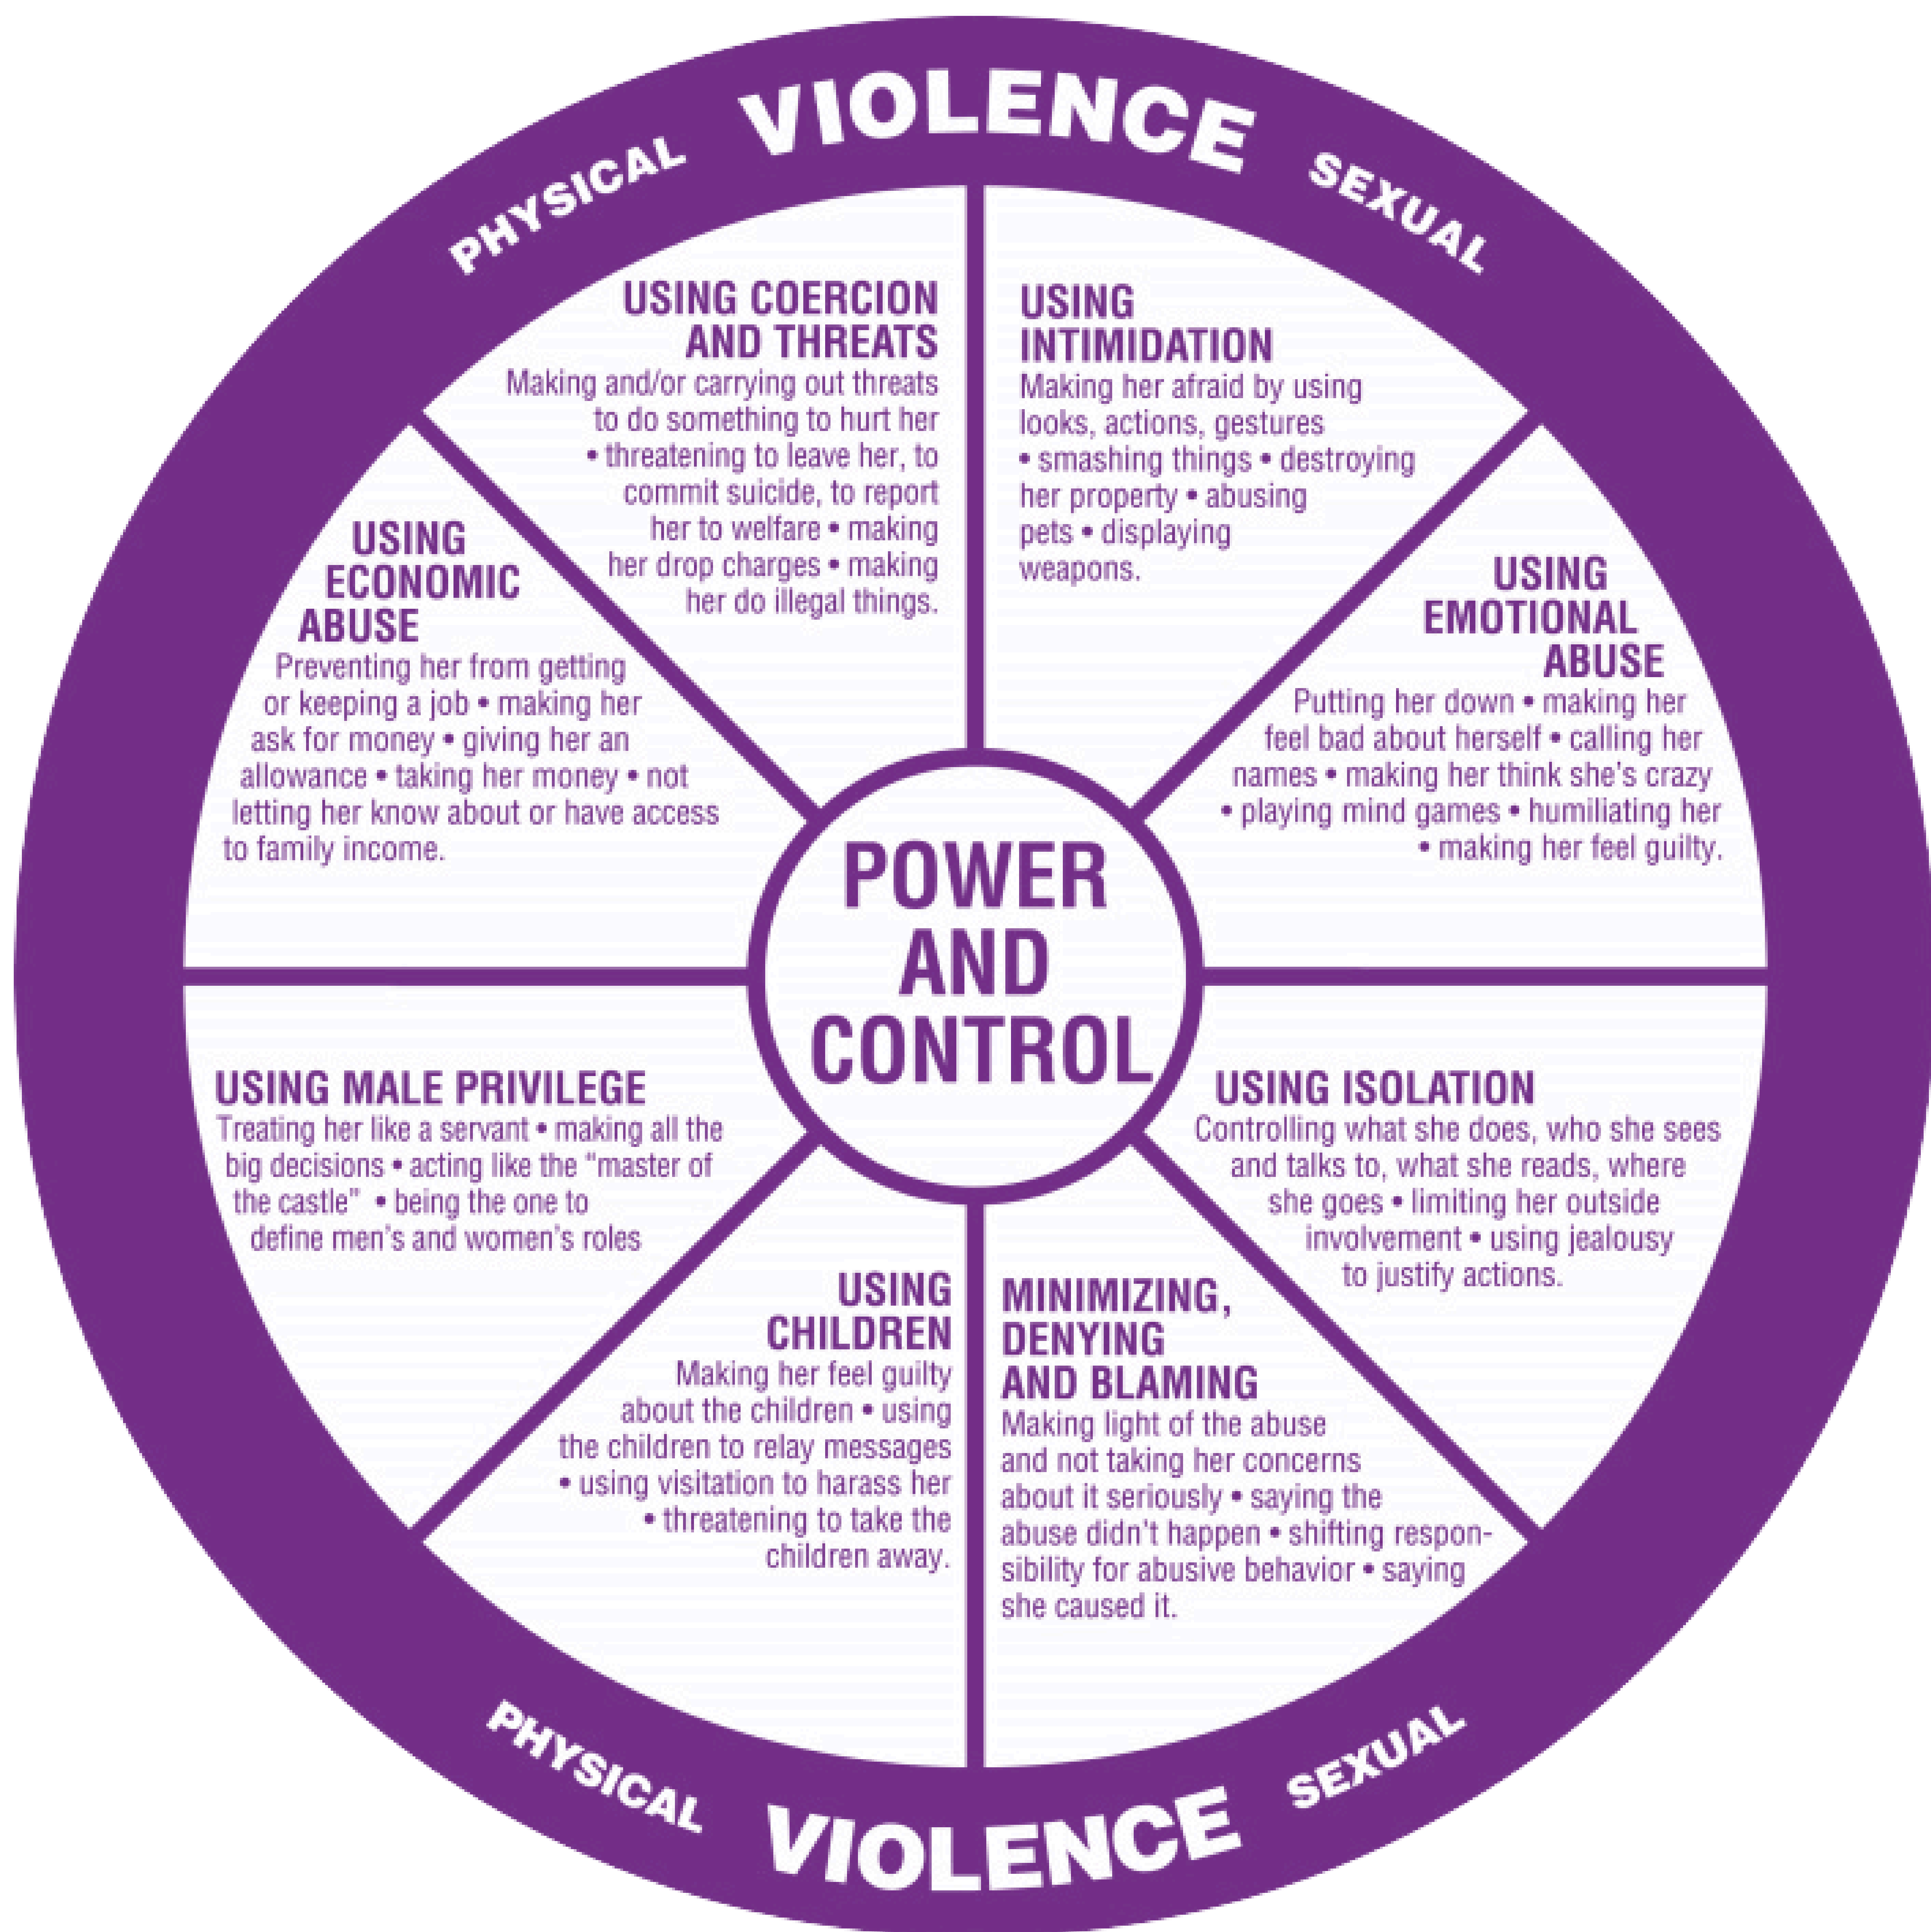

# SHINING LIGHT — IN DARKNESS —

SHINING LIGHT ON UNDERSERVED VICTIMS AND SURVIVORS OF  
SEXUAL ASSAULT AND DOMESTIC VIOLENCE

**ABUSERS BELIEVE THEY HAVE A RIGHT TO CONTROL THEIR PARTNERS IN THE ABUSIVE RELATIONSHIPS BY UTILIZING THE TACTICS FOUND IN THE POWER AND CONTROL WHEEL. YOURSELF OR SOMEONE YOU KNOW IN THIS SITUATION, REACH OUT. THERE IS HELP AVAILABLE.**

**WWW.SLIDFND.ORG**

**INFO@SLIDFND.ORG**

**919-791-5578**

\* POWER AND CONTROL WHEEL DEVELOPED BY THE  
DOMESTIC ABUSE INTERVENTION PROJECT IN DULUTH, MN