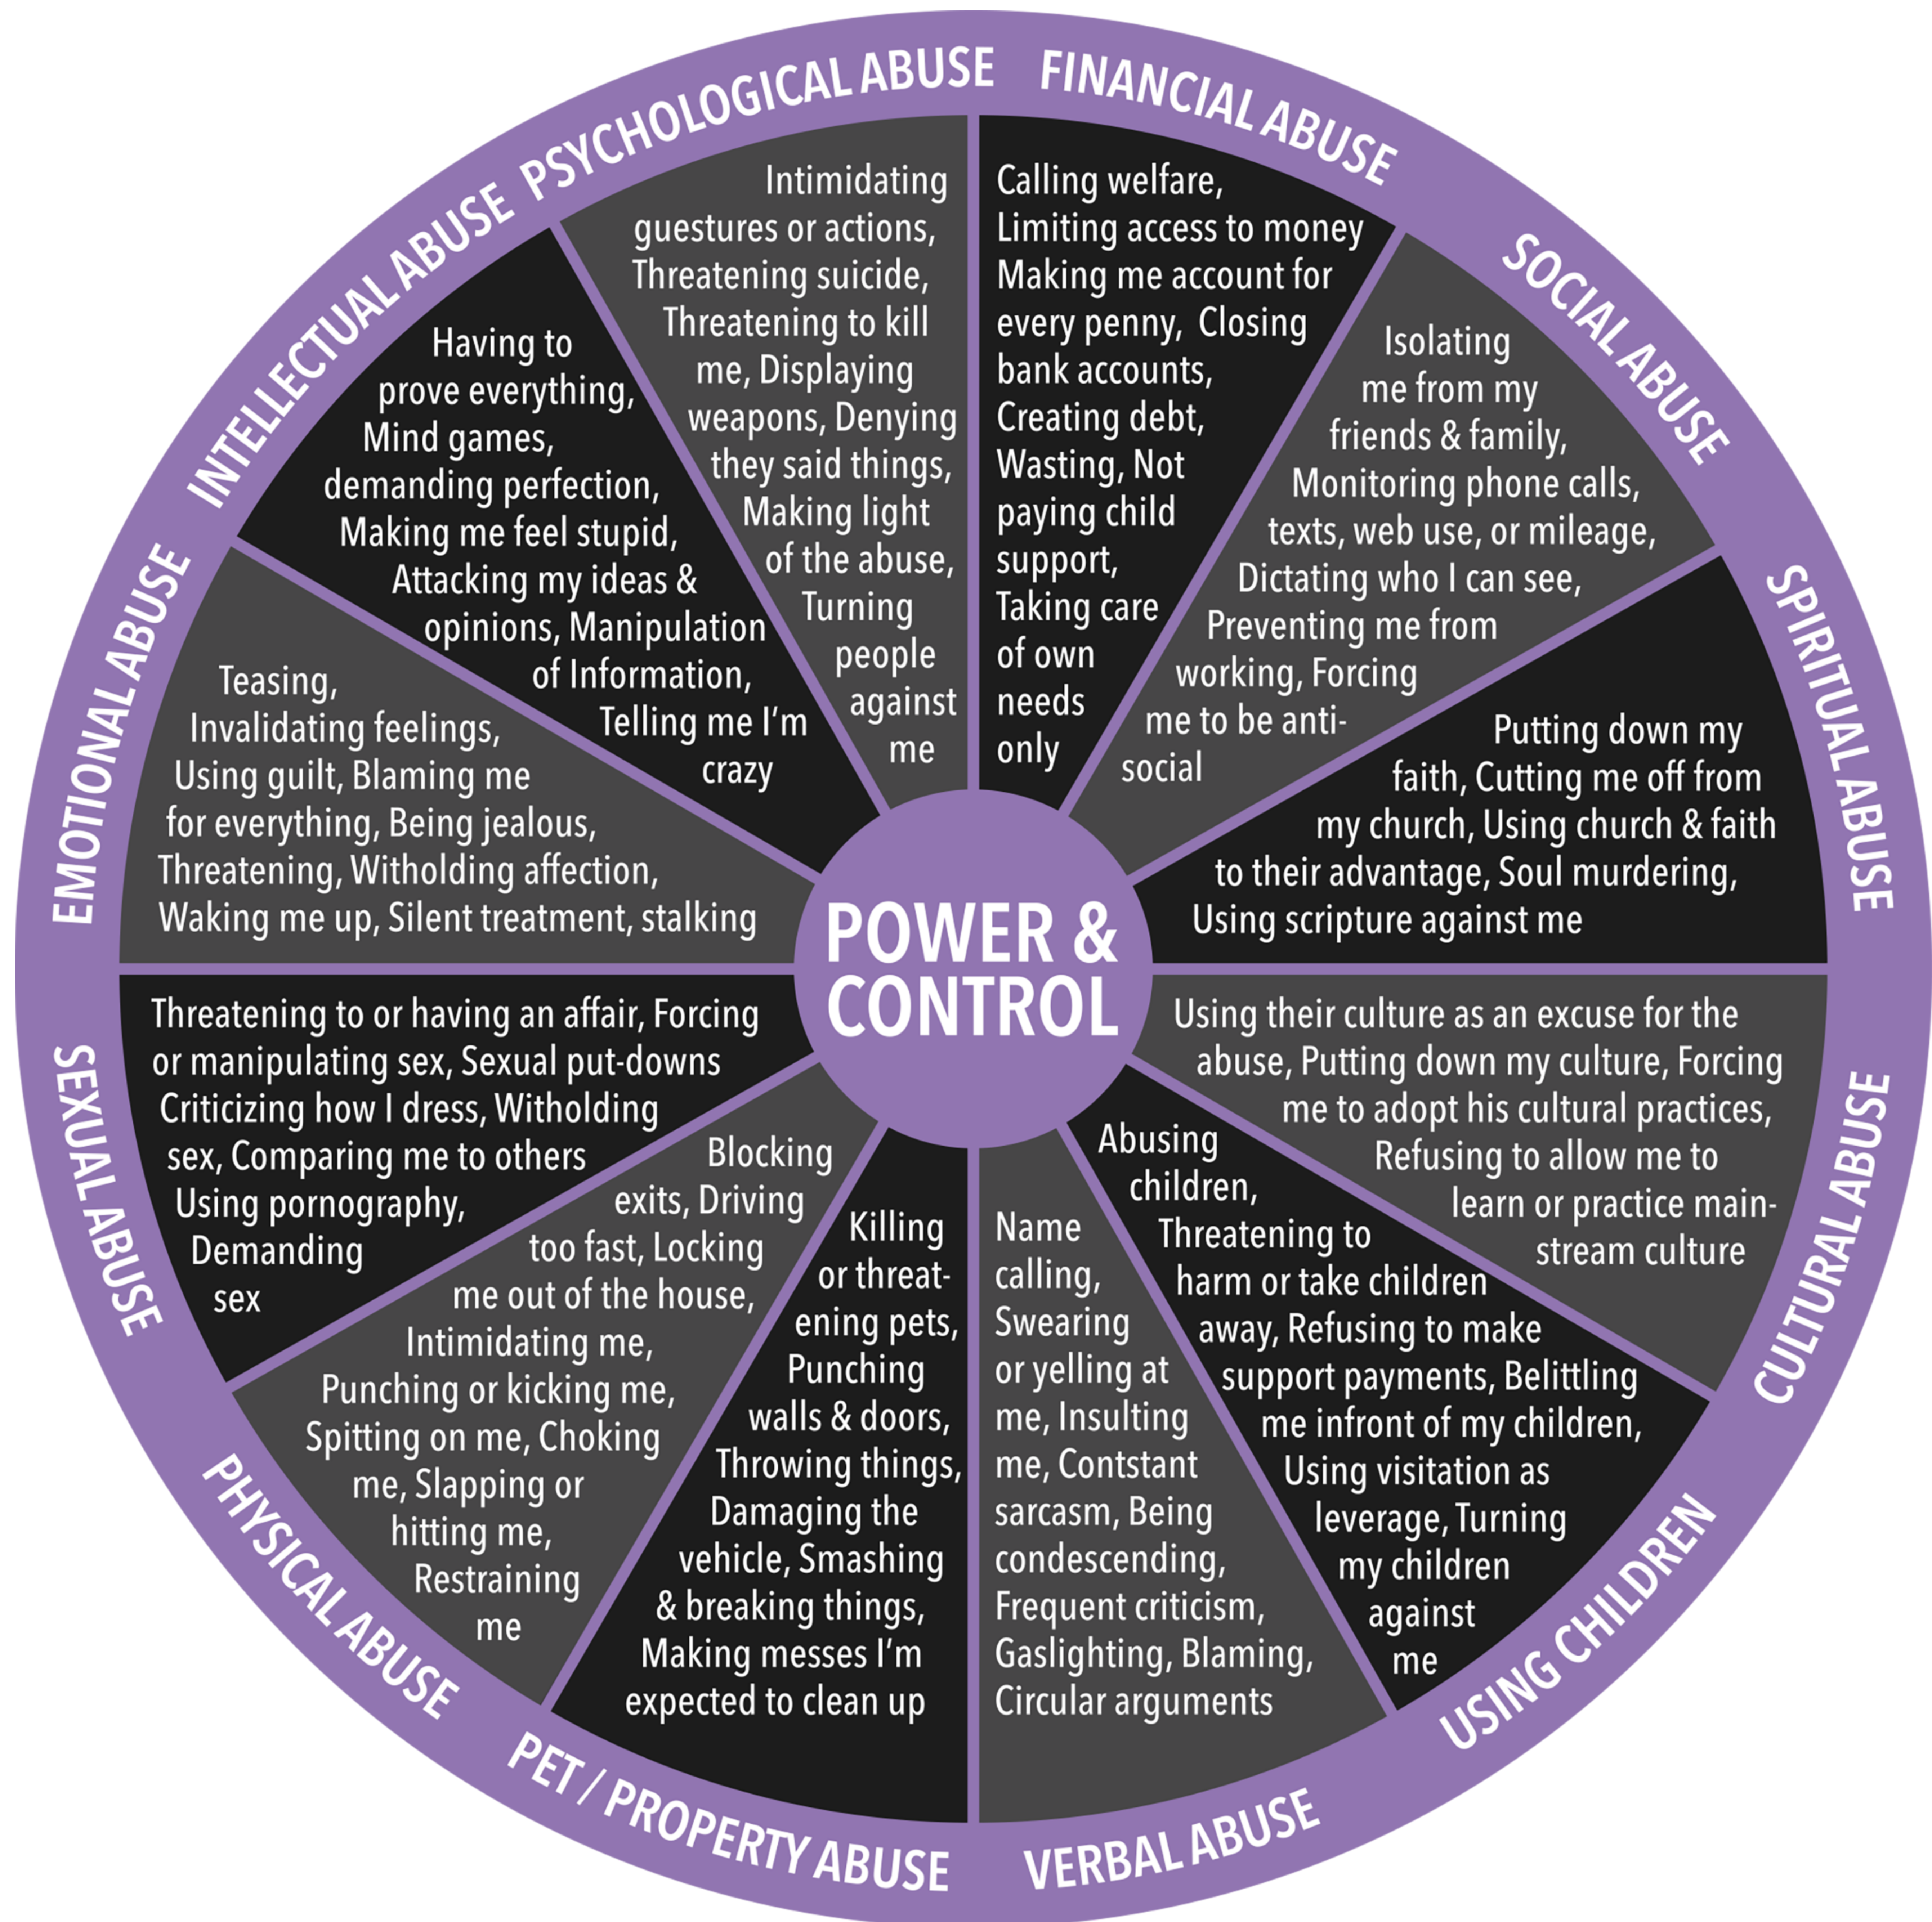

SHINING LIGHT — IN DARKNESS —

SHINING LIGHT ON UNDERSERVED VICTIMS AND SURVIVORS OF
SEXUAL ASSAULT AND DOMESTIC VIOLENCE

ABUSERS BELIEVE THEY HAVE A RIGHT TO CONTROL THEIR PARTNERS IN THE ABUSIVE RELATIONSHIPS BY UTILIZING THE TACTICS FOUND IN THE POWER AND CONTROL WHEEL. YOURSELF OR SOMEONE YOU KNOW IN THIS SITUATION, REACH OUT. THERE IS HELP AVAILABLE.

WWW.SLIDFND.ORG
INFO@SLIDFND.ORG
919-791-5578

* POWER AND CONTROL WHEEL DEVELOPED BY THE
DOMESTIC ABUSE INTERVENTION PROJECT IN DULUTH, MN